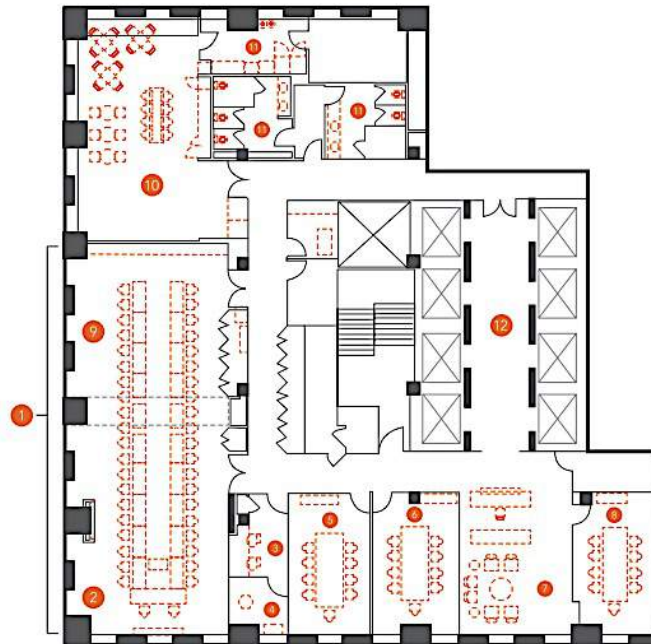

Come visit us at 150 East 42<sup>nd</sup> Street, 17 Fl., New York, NY

Room	Function	Size	Price (daily)
Central Park	Hearing	1590 sq. ft. / 148 m <sup>2</sup>	\$3,200
Bryant Park	Hearing	920 sq. ft. / 85 m <sup>2</sup>	\$2,250
Riverside Park	Hearing	670 sq. ft. / 62 m <sup>2</sup>	\$2,150
Union Square	Breakout/meeting	305 sq. ft. / 28 m <sup>2</sup>	\$750
The High Line	Breakout/meeting	310 sq. ft. / 29 m <sup>2</sup>	\$750
Washington Square	Breakout/ meeting	300 sq. ft. / 28 m <sup>2</sup>	\$750

- 1 Central Park
- 2 Bryant Park
- 3 Interpretation Booth
- 4 Private Office
- 5 Union Square
- 6 The Highline
- 7 Reception Lounge
- 8 Washington Square
- 9 Riverside Park
- 10 Cafeteria
- 11 WC
- 12 Elevators