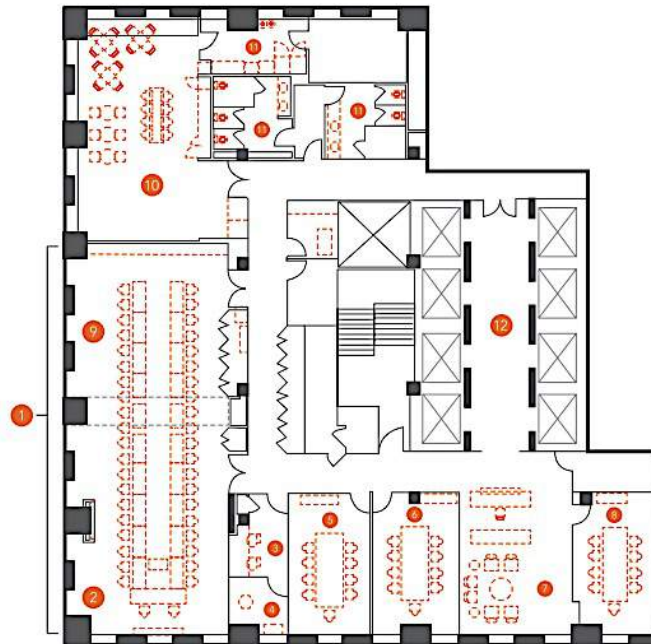

[nyiac.org](http://nyiac.org)

+1 917 300 9550

[info@nyiac.org](mailto:info@nyiac.org)

Come visit us at 150 East 42<sup>nd</sup> Street, 17 Fl., New York, NY

Room	Function	Size	Price (daily)
Central Park	Hearing	1590 sq. ft. / 148 m <sup>2</sup>	\$3,200
Bryant Park	Hearing	920 sq. ft. / 85 m <sup>2</sup>	\$2,250
Riverside Park	Hearing	670 sq. ft. / 62 m <sup>2</sup>	\$2,150
Union Square	Breakout/meeting	305 sq. ft. / 28 m <sup>2</sup>	\$750
The High Line	Breakout/meeting	310 sq. ft. / 29 m <sup>2</sup>	\$750
Washington Square	Breakout/ meeting	300 sq. ft. / 28 m <sup>2</sup>	\$750

- 1 Central Park
- 2 Bryant Park
- 3 Interpretation Booth
- 4 Private Office
- 5 Union Square
- 6 The Highline
- 7 Reception Lounge
- 8 Washington Square
- 9 Riverside Park
- 10 Cafeteria
- 11 WC
- 12 Elevators